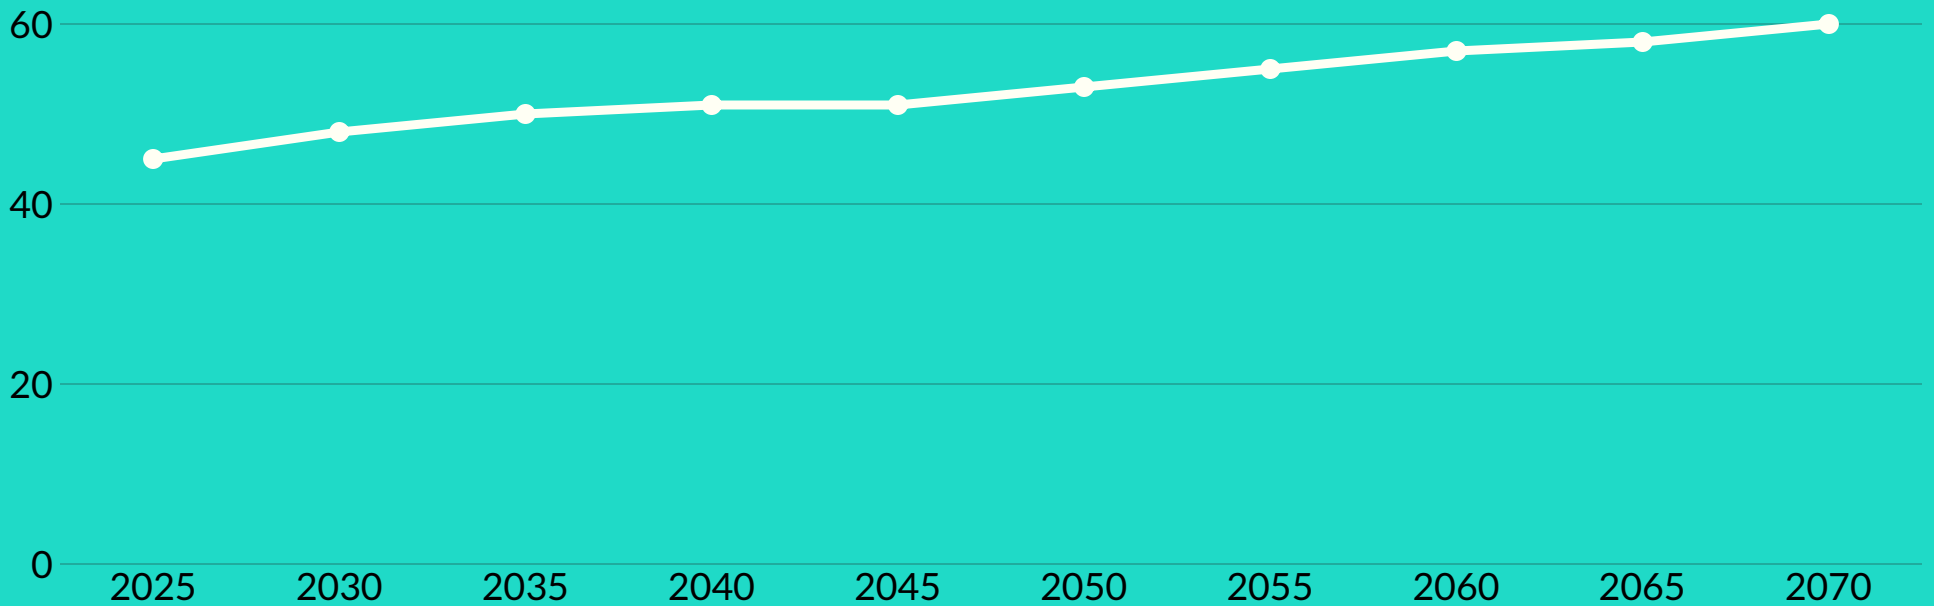

Poverty Projection

GLOBAL POVERTY RESEARCH

The following data is based on the research by the Global Poverty Research team at Albion University, UK. The line graph shows the percentage of citizens in Darwan that will experience relative poverty over the course of 45 years.

Homelessness

The following data is based on the research by human rights group, People Matter. The row chart shows the percentage of female citizens in Darwan that experienced homelessness in 2018-2019.